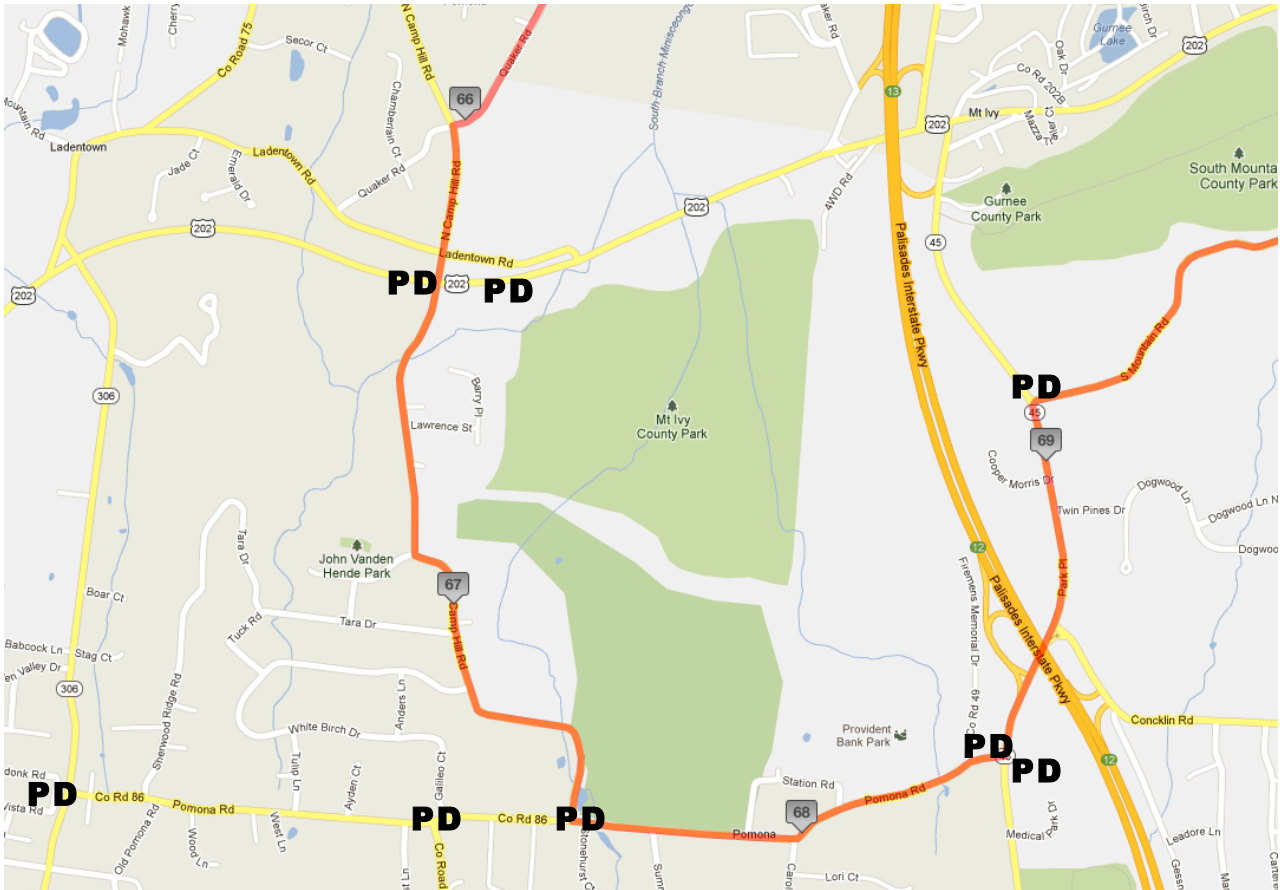

Gran Fondo New York
 1 Columbus Place #N27B
 New York, NY 10019
 212-933-4033
 info@granfondony.com
 www.granfondony.com

Haverstraw / Pomona

Route	Mile (approx)	First cyclist	Last cyclist
Left onto Wolf Rd	62	9:25	1:35
Right onto Halley Dr	62	9:25	1:35
Left on Overlook Rd *check point & timing mat*	63	9:30	1:40
Left on Southridge Rd	64	9:35	1:45
Right on Woodfield Rd	64	9:35	1:45
Right on Brookside Dr	65	9:40	1:50
Right on Quaker Rd	65	9:40	1:50
Left on North Camp Hill Rd	66	9:40	1:55

PD	Call Hollow RD & Wolf Rd	Martin Lund	845-354-1500
V	Halley Dr & Overlook Rd		
V	Overlook Rd & South Ridge Rd		
V	Quaker Rd & Brookside Dr		
PD	Quaker Rd & North Camp Hill Rd	Martin Lund	845-354-1500

GRAN FONDO NEW YORK

Gran Fondo New York
 1 Columbus Place #N27B
 New York, NY 10019
 212-933-4033
 info@granfondony.com
 www.granfondony.com

Ramapo

Route	Mile (approx)	First cyclist	Last cyclist
Cross 202 / Continue on South Camp Hill Rd	67	9:45	2:05
Left onto Pomona Rd	67	9:45	2:05
Left onto CR 45	68	9:45	2:10
Right onto S Mountain Rd	69	9:50	2:15